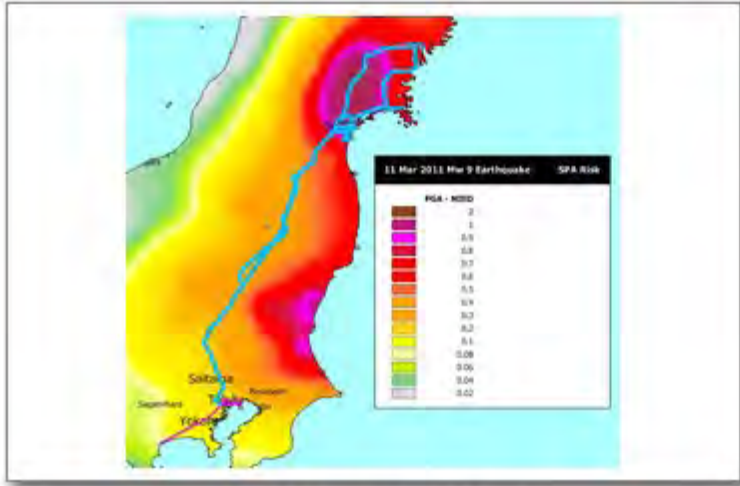

KML

PEER track over PGA

PEER track

tracks

28-30 Mar 2011 Jpn Tsunami - C. Scawthorn - 003
Ibarakiken Shimadacho Shiogasaki 36.3134;
440.5540

28-30 Mar 2011 Jpn Tsunami - C. Scawthorn - 005
Ibarakiken Minatochuuou Isohamacho 36.3078;
440.5700